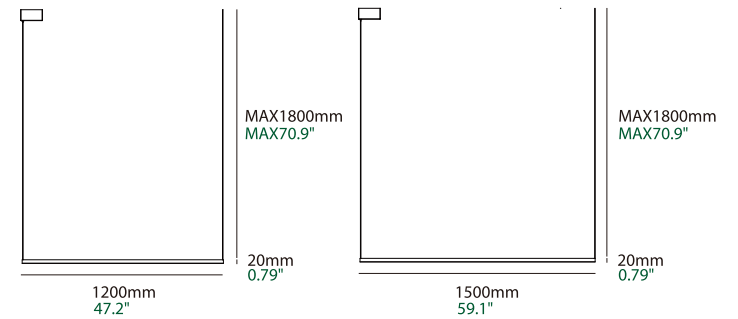

Game Pole

lamp length 1200mm,
the luminous surface length 1196mm

DZZ-02M

DZZ-02M

Basic Information

Model	DZZ-02M
Mounting	Surface mounted
Length	1.2m/1.5m
Color	Black
Material	Aluminum
IP Rating	IP20
Power	Max. 18W / Max. 24W
Led Voltage	DC36V
Input Current	Max. 450mA/ Max. 600mA

Optical Parameters

Light Source	LED
Lumens	40lm/W
CRI	97Ra
CCT	3000K <input type="radio"/> 3500K <input type="radio"/> 4000K <input type="radio"/>
CCT Changeable	2700K <input type="checkbox"/> 6000K <input type="checkbox"/>
Beam Angle	120°
LED Lifespan	50000hrs