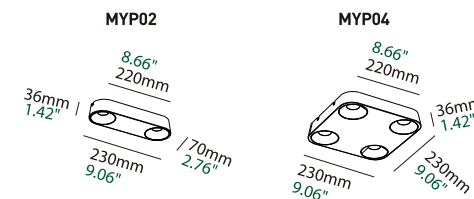

MYP02/04

Ceiling Light

AURORA

**Basic Information**

|               |                         |
|---------------|-------------------------|
| Model         | MYP02/04                |
| Mounting      | Surface mounted         |
| Color         | White                   |
| Material      | Aluminum                |
| IP Rating     | IP20                    |
| Power         | Max. 12W / Max. 24W     |
| Led Voltage   | DC36V                   |
| Input Current | Max. 300mA / Max. 600mA |

**Optical Parameters**

|                |                             |
|----------------|-----------------------------|
| Light Source   | LED COB                     |
| Lumens         | 65lm/W 90lm/W               |
| CRI            | 97Ra / 90Ra                 |
| CCT            | 3000K ● 3500K ● 4000K ○     |
| CCT Changeable | 2700K — 6000K 1800K — 3000K |
| Beam Angle     | 60°                         |
| UGR            | < 16                        |
| LED Lifespan   | 50000hrs                    |