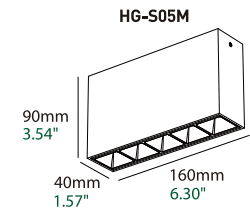

HIGH Grille Series

Basic Information

Model	HG-S05M
Mounting	Surface mounted
Trim Finishing Color	White/Black
Reflector Color	White/Black
Material	Aluminum
IP Rating	IP20
Power	Max. 12W
Input Voltage	DC15V
Input Current	Max. 750mA